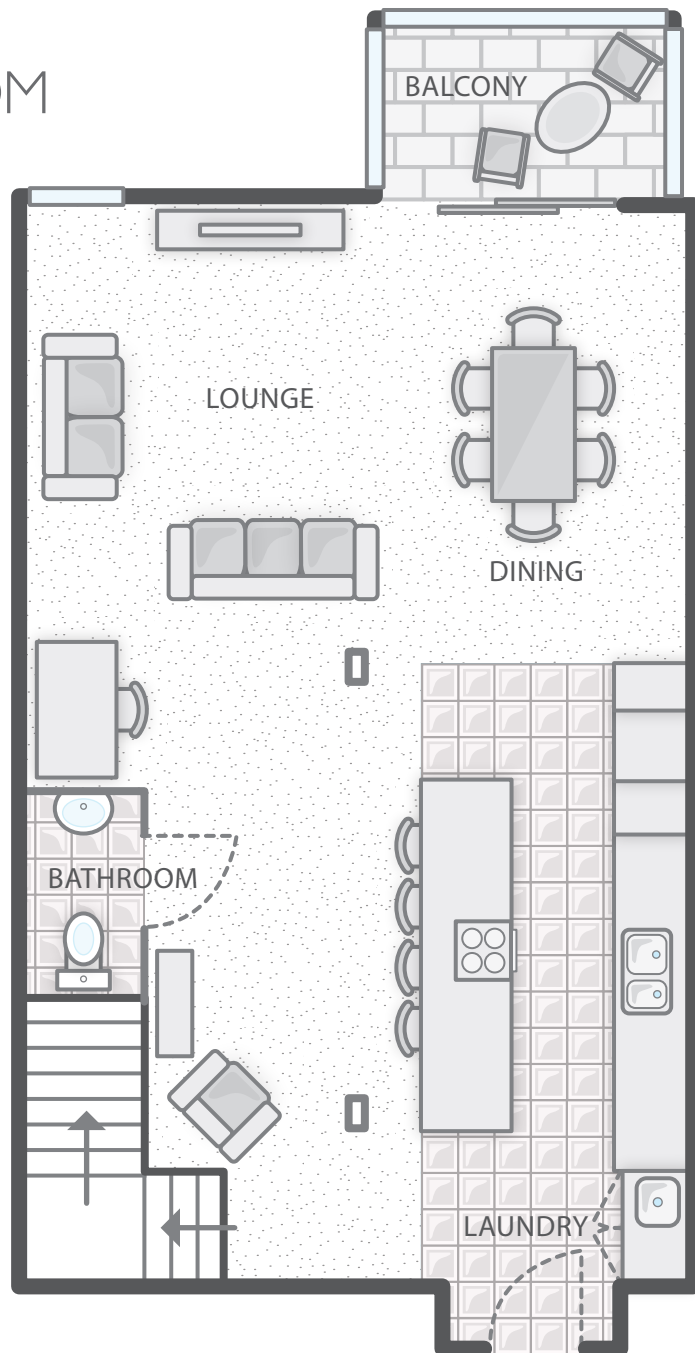

IXL LOFT
2 BEDROOM

LOWER LEVEL

SULLIVANS COVE
APARTMENTS

LUXURY AROUND HOBART'S WATERFRONT

UPPER LEVEL